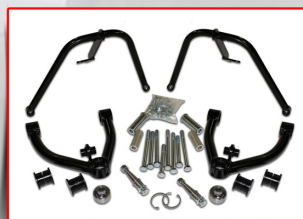

UPGRADE FRONT COIL OVER

FTS 2.5 EMULSION COIL OVER (PAIR)

DOUBLE FRONT SHOCK UPGRADE

DOUBLE SHOCK HOOPS W/ UPPER A ARM
DOUBLE SHOCK HOOPS W/ A ARM BRACKET
CHROME FTS 6.5" TRAVEL R/R
BRUSHED FTS 6.5" TRAVEL R/R

SINGLE REAR SHOCK UPGRADE

CHROME FTS 2.0 R/R 12" TRAVEL
BRUSHED FTS 2.0 R/R 12" TRAVEL

DOUBLE REAR SHOCK UPGRADE

DOUBLE REAR SHOCK BRACKET KIT (W/WELD ON AXLE BRACKETS)
BRUSHED FTS 2.0 R/R 8.5" TRAVEL
CHROME FTS 2.0 R/R 8.5" TRAVEL

BILLET SHOCK CLAMPS

CHROME 2.0 BILLET SHOCK CLAMP
BLACK ANODIZED 2.0 BILLET SHOCK CLAMP

#C8500-7
#84941
#84940
#C2065-625R
#B2065-625R
#C2012-625R
#B2012-625R
#84946
#C2085-625R
#B2085-625R
#C2020
#B2020