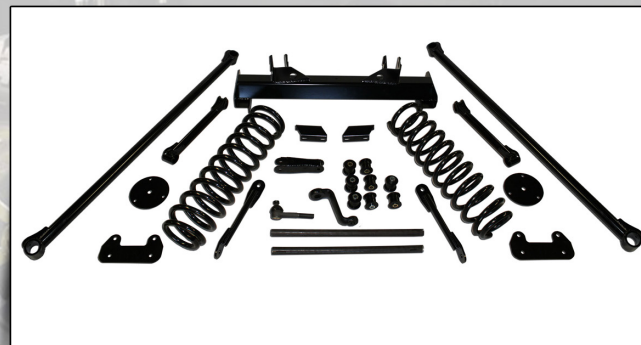

DOUBLE FRONT SHOCK UP GRADE

DOUBLE FRONT SHOCK BRACKETS	#64630
FTS 11" 2.0 EMULSION STEM / LOOP (BRUSHED)	#B2011-625ES
FTS 11" 2.0 EMULSION STEM / LOOP (CHROME)	#C2011-625ES
FTS 14" 2.0 R/R (BRUSHED)	#B2011-625R
FTS 14" 2.0 R/R (CHROME)	#C2011-625R

2008-2009 10" DODGE 4WD 2500/3500 GAS AUTOMATIC

10" GAS 2500/3500 4WD BASIC KIT	#64111
COMPONENT BOX 1	#64101-7
53" LOWER TRAILING ARMS	#64101-2
10" GAS FRONT COILS	#64101-3
8" REAR BLOCK KIT	#64101-6
DOUBLE CV FRONT DRIVE LINE KIT W/ AXLE FLANGE	#64101-9
FRONT AND REAR STEEL BRAIDED BRAKE LINES	#64101-10

2008-2009 10" DODGE 4WD 2500/3500 DIESEL AUTOMATIC TRANSMISSION

10" DIESEL 2500/3500 4WD BASIC KIT	#64113
COMPONENT BOX 1	#64101-7
56" LOWER TRAILING ARMS	#64101-2
10" DIESEL FRONT COILS	#64101-4
8" REAR BLOCK KIT	#64101-6
DOUBLE CV FRONT DRIVE LINE W/ AXLE FLANGE	#64101-9
FRONT AND REAR STEEL BRAIDED BRAKE LINES	#64101-10

2008-2009 10" DODGE 4WD 2500/3500 DIESEL STANDARD TRANSMISSION

10" DIESEL 2500/3500 4WD BASIC KIT	#64114
COMPONENT BOX 1	#64101-7
56" LOWER TRAILING ARMS	#64101-5
10" DIESEL FRONT COILS	#64101-4
8" REAR BLOCK KIT	#64101-6
DOUBLE CV FRONT DRIVE LINE W/ AXLE FLANGE	#64101-8
FRONT AND REAR STEEL BRAIDED BRAKE LINES	#64101-10

SINGLE REAR SHOCK UP GRADE

FTS 14" 2.0 R/R (BRUSHED)	#B2014-625R
FTS 14" 2.0 R/R (CHROME)	#C2014-625R

DOUBLE REAR SHOCK UP GRADE

FTS 10" 2.0 R/R (BRUSHED)	#B2010-625R
FTS 10" 2.0 R/R (CHROME)	#C2010-625R