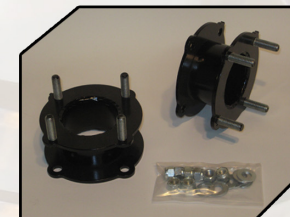

2007-UP 2WD/4WD - 3.0" #38401

2007-2011 Toyota Tundra Lift Kit, 2WD & 4WD Non-TRD-F-3.0"/R-1.0" #38402

2007-2011 Toyota Tundra Lift Kit, 2WD & 4WD TRD OK F-3.0"/R-2.0" #38403

#38305

#38506

#38120

#38400

DODGE 2500/3500 4WD