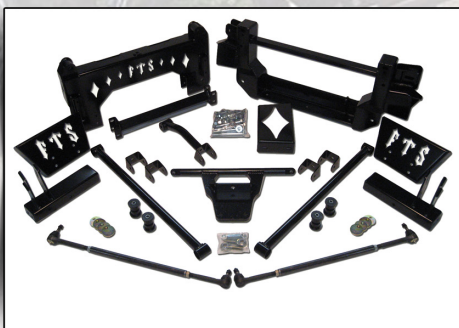

1999-2000 CHEVY NON HD 4WD

4WD BASIC KIT

1999-2000 12" CHEVY /GMC 2500/3500	#85309
COMPONET BOX 1	#C8530-1
COMPONET BOX 2	#C8530-4
HARDWARE KIT 4WD	#C8530-7
12" REAR SPRINGS	#85345
STEEL BRAIDED BRAKE LINE (SINGLE REAR LINE)	#85222
CV FRONT DRIVE LINE	#85275