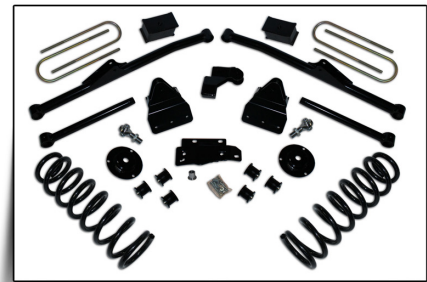

6" - 15" 2010 - 2012 DODGE 2500 3500

6" DODGE 2500/3500 GAS SHORT ARM COMPLETE KIT #63022

- MAIN BOX KIT #63022-1
- COIL SPRINGS (GAS) #63022-2
- SHOCKS #63022-4

6" DODGE 2500/3500 DIESEL SHORT ARM COMPLETE KIT #63030

- MAIN BOX KIT #63022-1
- COIL SPRINGS (DIESEL) #63022-2
- SHOCKS #63022-4

6" DODGE 2500/3500 GAS LONG ARM COMPLETE KIT #64011

- MAIN BOX KIT #64000-1
- COIL SPRINGS (GAS) #64000-13
- SHOCKS #64000-6

6" DODGE 2500/3500 DIESEL LONG ARM COMPLETE KIT #64010

- MAIN BOX KIT #64000-1
- COIL SPRINGS (DIESEL) #64000-13
- SHOCKS #64000-6

8" DODGE 2500/3500 GAS LONG ARM COMPLETE KIT #64041

- MAIN BOX KIT #64000-2
- COIL SPRINGS (GAS) #64000-16
- RELOCKING RING #64000-9
- LINK BARS W/ BUSHING #64000-1

8" DODGE 2500/3500 DIESEL LONG ARM COMPLETE KIT #64040

- MAIN BOX KIT #64000-2
- COIL SPRINGS (GAS) #64000-18
- RELOCKING RING #64000-9
- LINK BARS W/ BUSHING #64000-1

10" DODGE 2500/3500 GAS LONG ARM COMPLETE KIT #66010

- MAIN BOX KIT #66010-1
- COIL SPRINGS (GAS) #66010-2
- FRONT / REAR BRAKE LINES #66010-3
- REAR BLOCK KIT #66010-4
- TRACTION BAR #66010-5
- CV FRONT DRIVE LINE #66010-6

10" DODGE 2500/3500 DIESEL LONG ARM COMPLETE KIT #66020

- MAIN BOX KIT #66020-1
- COIL SPRINGS (GAS) #66020-2
- FRONT / REAR BRAKE LINES #66020-3
- REAR BLOCK KIT #66020-4
- TRACTION BAR #66020-5
- CV FRONT DRIVE LINE #66020-6

15" DODGE 2500/3500 GAS LONG ARM COMPLETE KIT #67010

- MAIN BOX KIT #67010-1
- FRONT / REAR BRAKE LINES #67010-2
- RELOCKING RING #67010-3
- REAR BLOCK KIT #67010-4
- CV FRONT DRIVE LINE #67010-5
- CROSS OVER STEERING KNUCKLE #67010-6
- TRACK BAR KIT #67010-7
- UPPER TRAILING ARMS #67010-8
- LOWER TRAILING ARMS #67010-9
- REAR SPRINGS #67010-10
- REAR DRIVE LINE SPACER #67010-11
- FTS 2.5 COIL OVERS #67010-12
- COIL SPRINGS #67010-13

15" DODGE 2500/3500 DIESEL LONG ARM COMPLETE KIT #67020

- MAIN BOX KIT #67010-1
- FRONT / REAR BRAKE LINES #67010-2
- RELOCKING RING #67010-3
- REAR BLOCK KIT #67010-4
- CV FRONT DRIVE LINE #67010-5
- CROSS OVER STEERING KNUCKLE #67010-6
- TRACK BAR KIT #67010-7
- UPPER TRAILING ARMS #67010-8
- LOWER TRAILING ARMS #67010-9
- REAR SPRINGS #67010-10
- REAR DRIVE LINE SPACER #67010-11
- FTS 2.5 COIL OVERS #67010-12
- COIL SPRINGS #67010-14