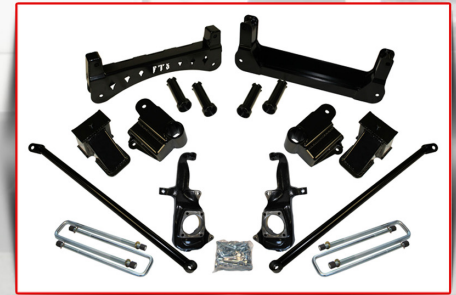

2011-UP 2WD 7" KIT TRUCK 3500HD DUALY (W/REAR BLOCK)

MAIN BOX KIT W/ HARDWARE
REAR BLOCK KIT W/ HARDWARE
HD SPINDLES

#46103
#C4600-2
#C4600-6
#C4600-8

2011-UP 4WD 7" KIT TRUCK 2500/3500 NON DUALY (W/REAR BLOCK)

MAIN BOX KIT W/ HARDWARE
REAR BLOCK KIT W/ HARDWARE
REAR LEAF SPRING (PAIR)

#46104
#C4600-4
#C4600-5
#C4600-8

2011-UP 4WD 7" KIT TRUCK 3500HD DUALY (W/REAR BLOCK)

MAIN BOX KIT W/ HARDWARE
REAR BLOCK KIT W/ HARDWARE
HD SPINDLES

#46105
#C4600-4
#C4600-6
#C4600-8

NOTE. KITS DO NOT COME WITH BASIC SHOCKS